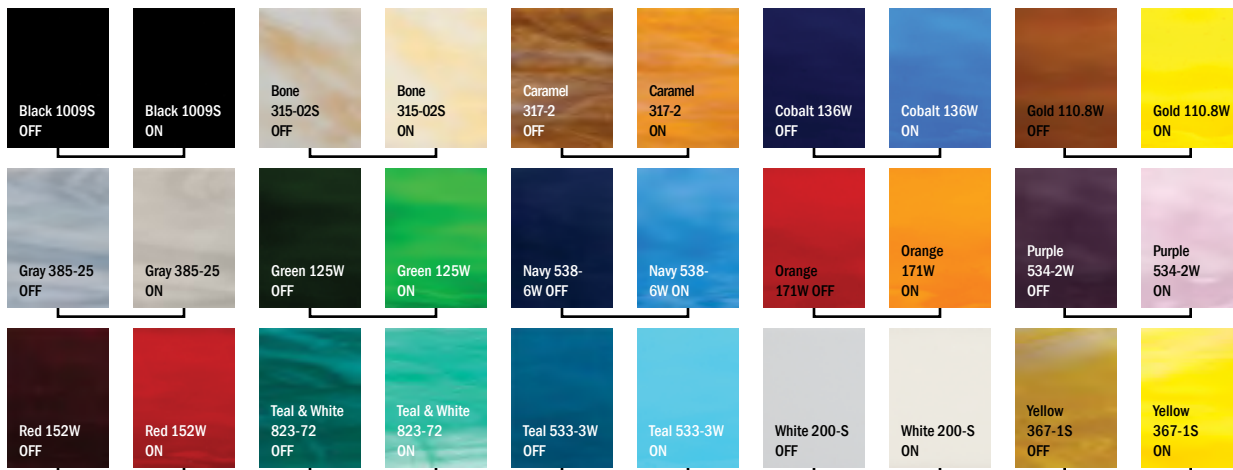

Stained Glass Pane Samples (Shown with Light OFF & ON):