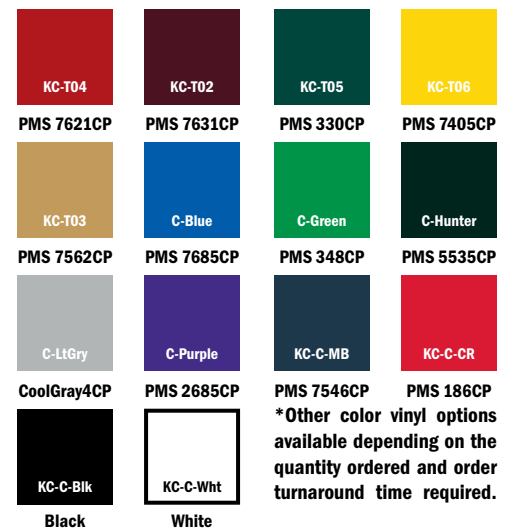

deluxe bar stool

PB1000 | Bar Stool

The stool seat is customizable with the art of your choice, highlighted by durable marine grade vinyl sides trimmed with quarter inch vinyl beading. The seat also includes luxurious foam padding and a 360 degree swivel. Chrome double rung reinforced legs are made of tubular steel that is both lightweight and supportive.

Product Features:

- Seat:
 - Four Color Process Digital Print
 - 14" Impression Area
 - Dimensions: 14" x 14" x 5"
- Side:
 - Four Color Process Digital Print
 - Dimensions: 44" Circumference x 4" Height
- Marine Grade Vinyl Trim & Side
- Overall Dimensions: 20" x 20" x 31"

Product Features:

- Seat:
 - Four Color Process Digital Print
 - 14" Impression Area
 - Dimensions: 14" x 14" x 5"
- Backrest:
 - Four Color Process Digital Print
 - 12" x 6" Impression Area
 - Dimensions: 2" x 16¾" x 8½"
- Marine Grade Vinyl Trim & Side
- Overall Dimensions: 20" x 20" x 41¾"

 KC-T04	 KC-T02	 KC-T05	 KC-T06
PMS 7621CP	PMS 7631CP	PMS 330CP	PMS 7405CP
 KC-T03	 C-Blue	 C-Green	 C-Hunter
PMS 7562CP	PMS 7685CP	PMS 348CP	PMS 5535CP
 C-LtGry	 C-Purple	 KC-C-MB	 KC-C-CR
CoolGray4CP	PMS 2685CP	PMS 7546CP	PMS 186CP
 KC-C-Blk	 KC-C-Wht	*Other color vinyl options available depending on the quantity ordered and order turnaround time required.	
Black	White		